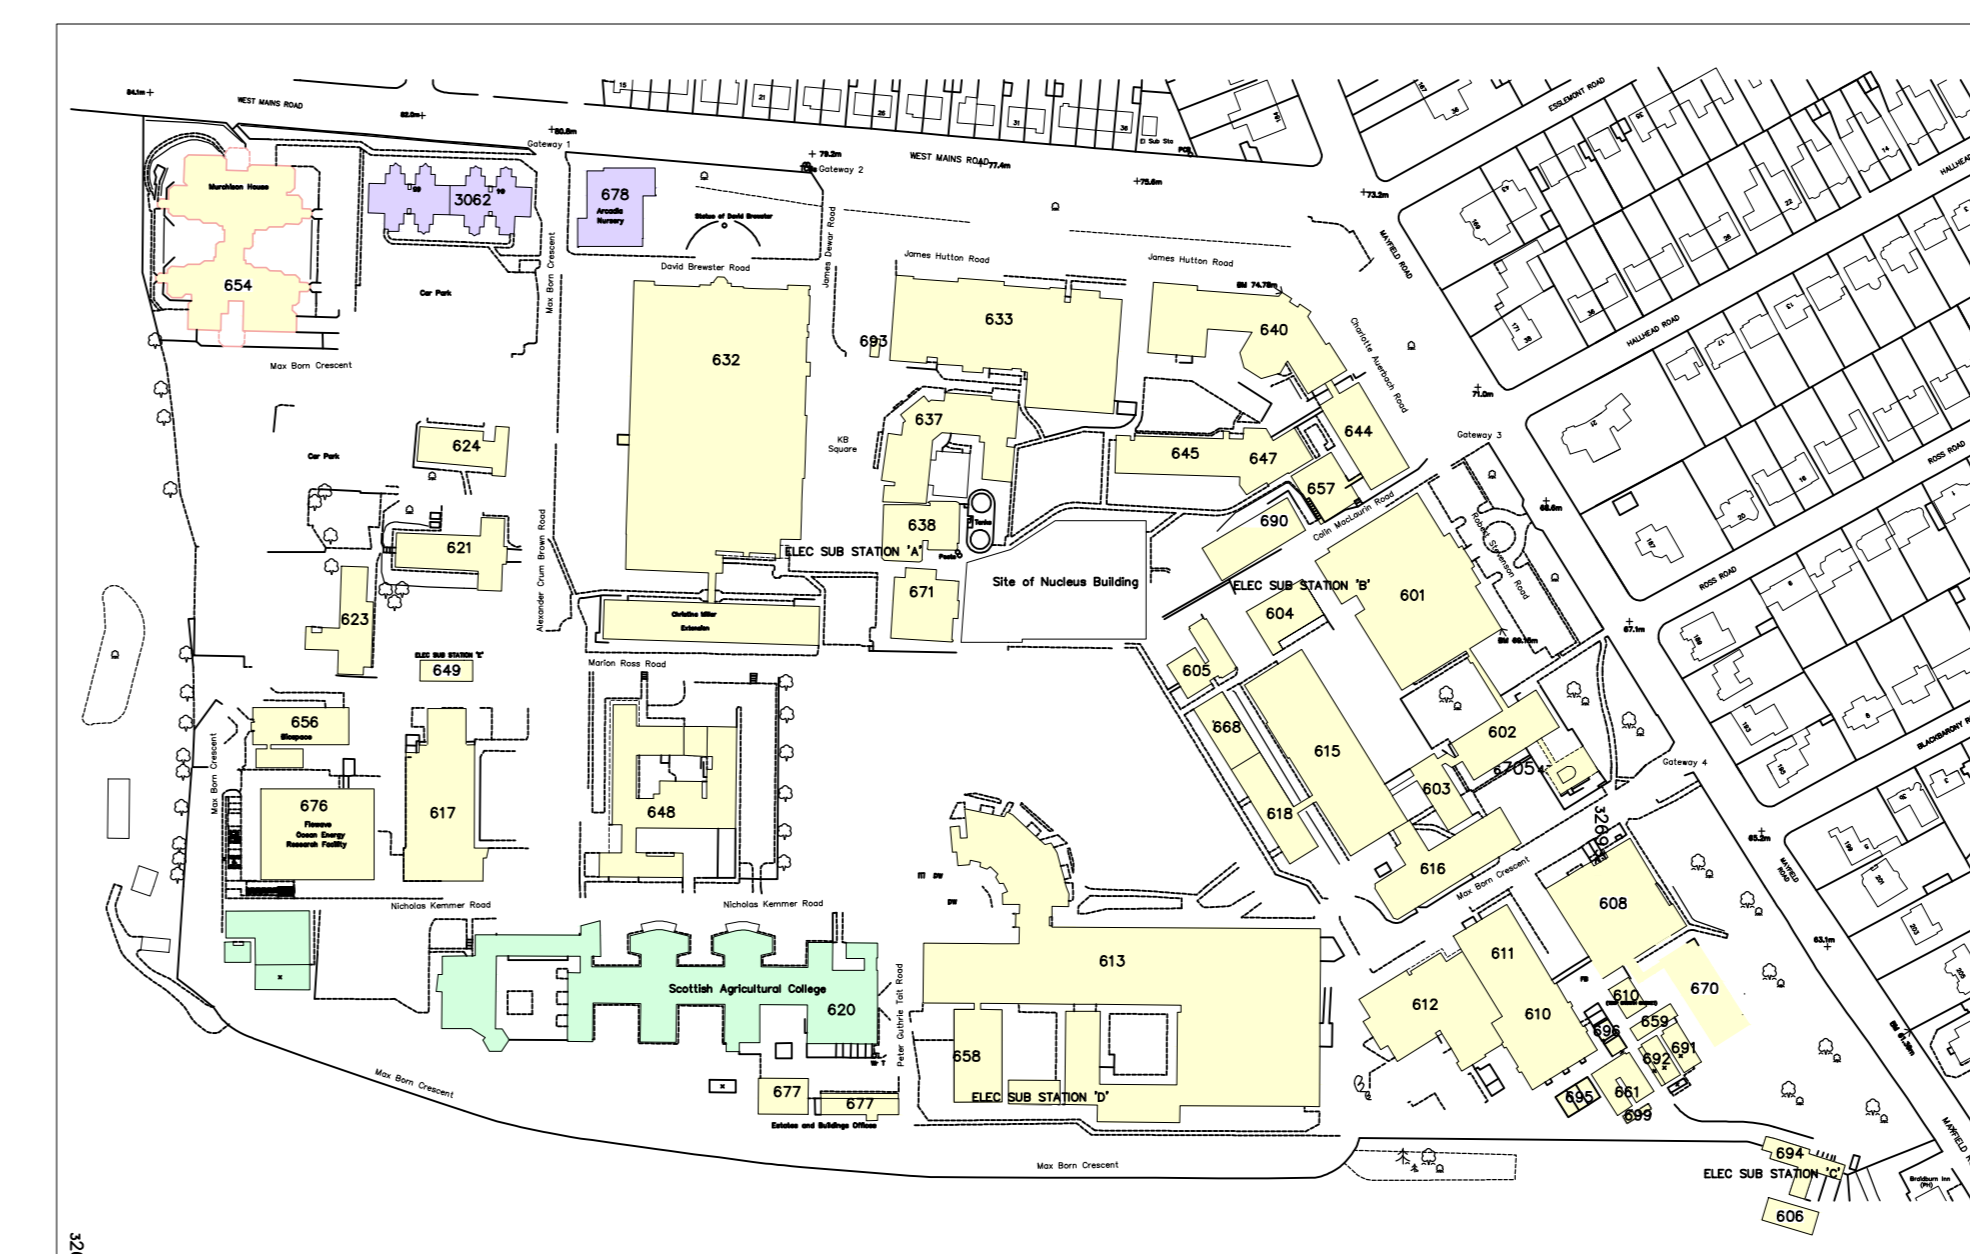

Western General Hospital

Little France

Easter Bush

Dryden Farm

Langhill Farm

Central Area

Bush Estate

King's Buildings

Peffermill Playing Fields

Landscaping Gilmerton Rd

Firbush

UNIVERSITY of EDINBURGH
ESTATES Department

9-11 INFIRMARY STREET
EDINBURGH EH1 1NP

KEY

- University Buildings
- Accommodation
- Embedded

Estate Plan - Edinburgh