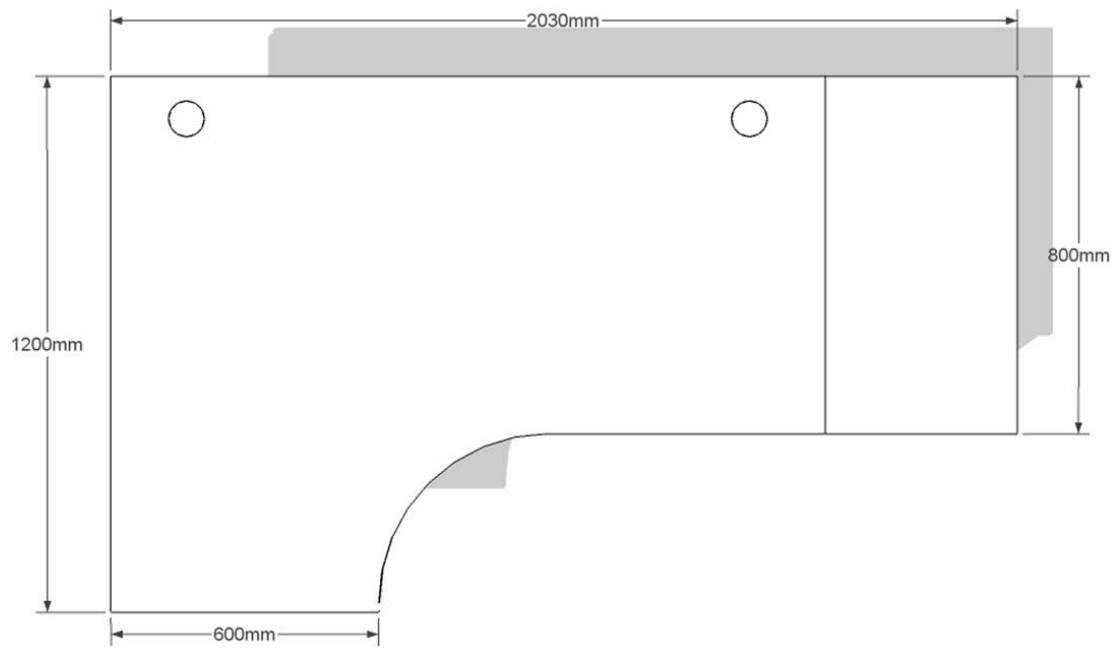

1600 RIGHT HAND RADIAL WORKSTATION

1600 LEFT HAND RADIAL WORKSTATION

1600 LEFT HAND RADIAL WORKSTATION

1600 RIGHT HAND RADIAL WORKSTATION

1600 LEFT HAND RADIAL WORKSTATION

1600 RIGHT HAND RADIAL WORKSTATION

1600 LEFT HAND RADIAL WORKSTATION WITH 600mm DEEP DESK HIGH PEDESTAL

1600 LEFT HAND RADIAL WOKSTATION WITH 800mm DEEP DESK HIGH PEDESTAL

1600 LEFT HAND RADIAL WORKSTATION WITH MOBILE, UNDER-DESK PEDESTAL