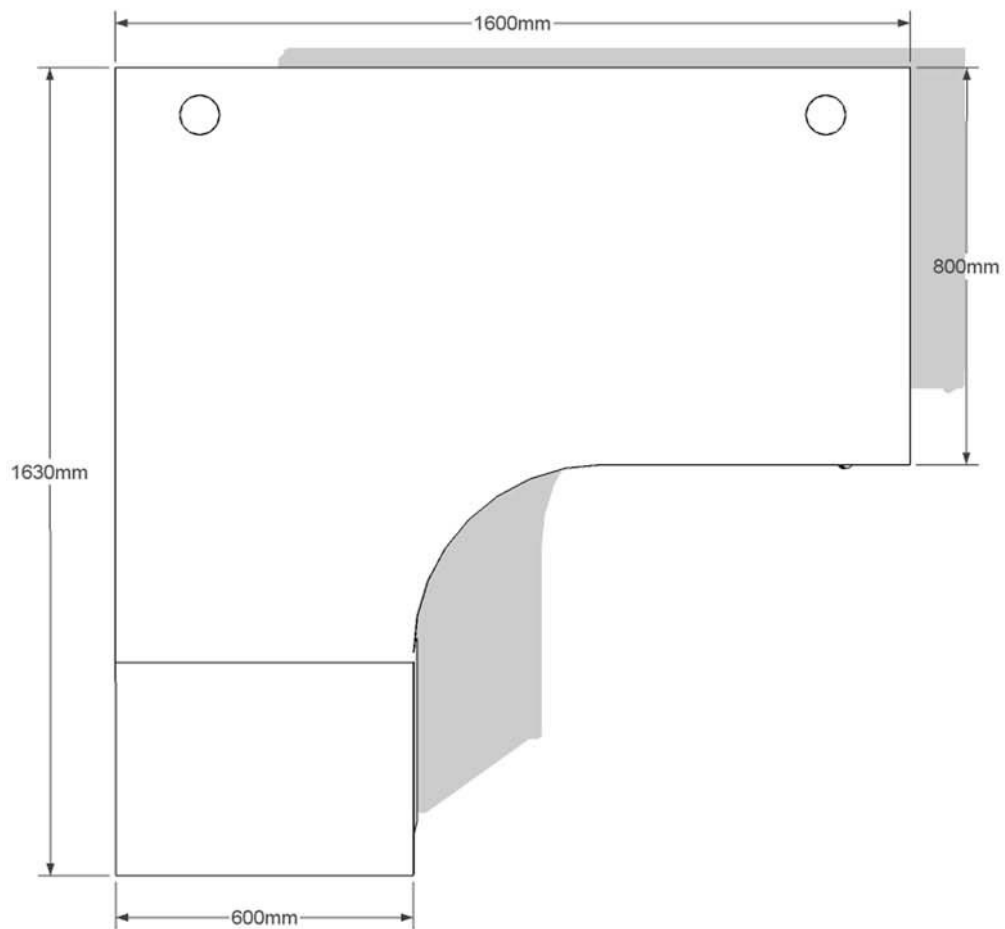

1600 RIGHT HAND RADIAL WORKSTATION

1600 LEFT HAND RADIAL WORKSTATION

1600 LEFT HAND RADIAL WORKSTATION

1600 RIGHT HAND RADIAL WORKSTATION

1600 LEFT HAND RADIAL WORKSTATION

1600 RIGHT HAND RADIAL WORKSTATION

1600 LEFT HAND RADIAL WORKSTATION WITH 600mm DEEP DESK HIGH PEDESTAL

1600 LEFT HAND RADIAL WOKSTATION WITH 800mm DEEP DESK HIGH PEDESTAL

1600 LEFT HAND RADIAL WORKSTATION WITH MOBILE, UNDER-DESK PEDESTAL