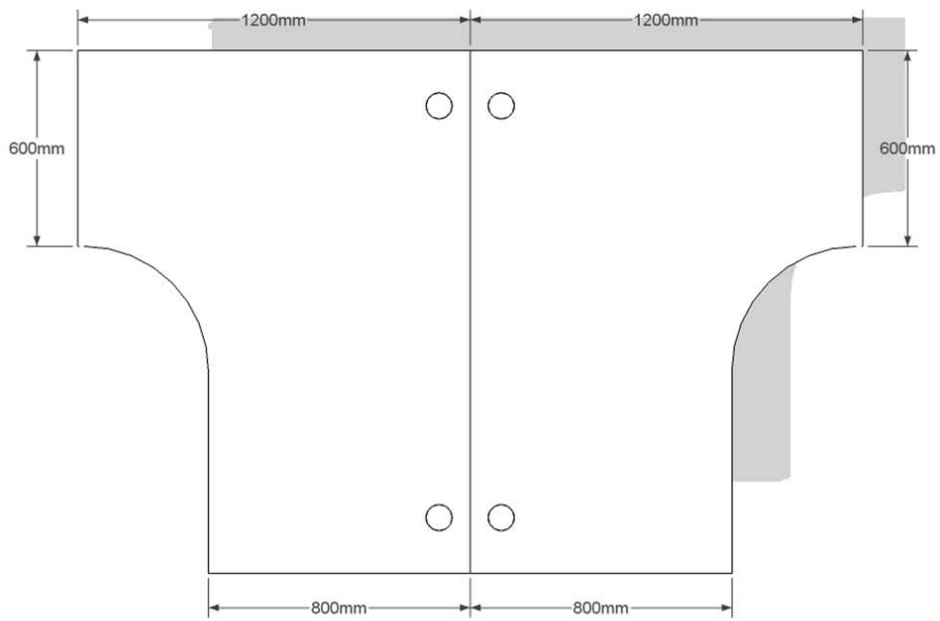

1600 RIGHT HAND RADIAL WORKSTATION

1600 LEFT HAND RADIAL WORKSTATION

1600 LEFT HAND RADIAL WORKSTATION

1600 RIGHT HAND RADIAL WORKSTATION

1600 LEFT HAND RADIAL WORKSTATION

1600 RIGHT HAND RADIAL WORKSTATION

1600 LEFT HAND RADIAL WORKSTATION WITH 600mm DEEP DESK HIGH PEDESTAL

1600 LEFT HAND RADIAL WOKSTATION WITH 800mm DEEP DESK HIGH PEDESTAL

1600 LEFT HAND RADIAL WORKSTATION WITH MOBILE, UNDER-DESK PEDESTAL