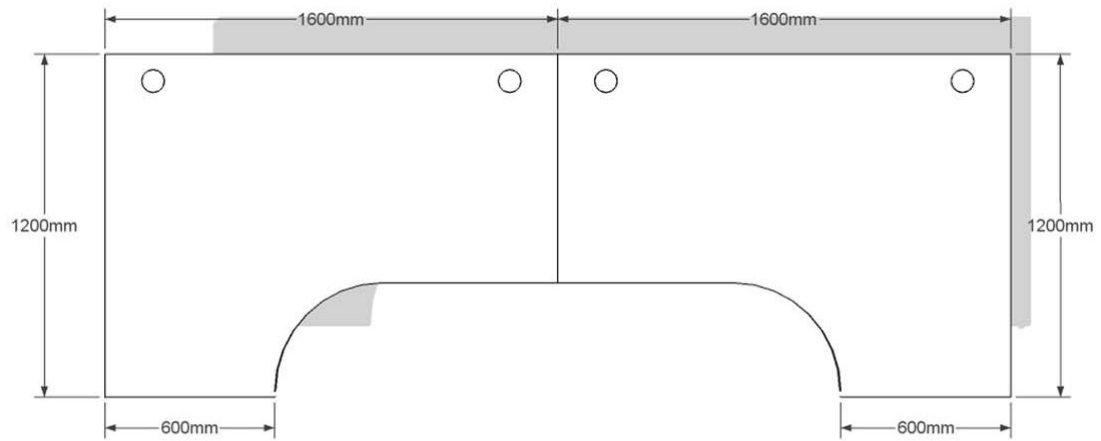

1600 RIGHT HAND RADIAL WORKSTATION

1600 LEFT HAND RADIAL WORKSTATION

1600 LEFT HAND RADIAL WORKSTATION

1600 RIGHT HAND RADIAL WORKSTATION

1600 LEFT HAND RADIAL WORKSTATION

1600 RIGHT HAND RADIAL WORKSTATION

1600 LEFT HAND RADIAL WORKSTATION WITH 600mm DEEP DESK HIGH PEDESTAL

1600 LEFT HAND RADIAL WOKSTATION WITH 800mm DEEP DESK HIGH PEDESTAL

1600 LEFT HAND RADIAL WORKSTATION WITH MOBILE, UNDER-DESK PEDESTAL