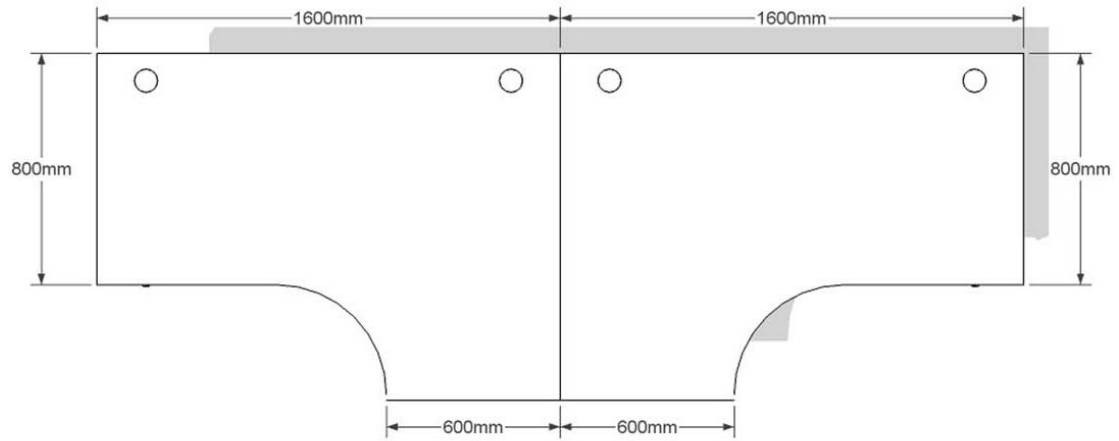

1600 RIGHT HAND RADIAL WORKSTATION

1600 LEFT HAND RADIAL WORKSTATION

1600 LEFT HAND RADIAL WORKSTATION

1600 RIGHT HAND RADIAL WORKSTATION

1600 LEFT HAND RADIAL WORKSTATION

1600 RIGHT HAND RADIAL WORKSTATION

1600 LEFT HAND RADIAL WORKSTATION WITH 600mm DEEP DESK HIGH PEDESTAL

1600 LEFT HAND RADIAL WOKSTATION WITH 800mm DEEP DESK HIGH PEDESTAL

1600 LEFT HAND RADIAL WORKSTATION WITH MOBILE, UNDER-DESK PEDESTAL